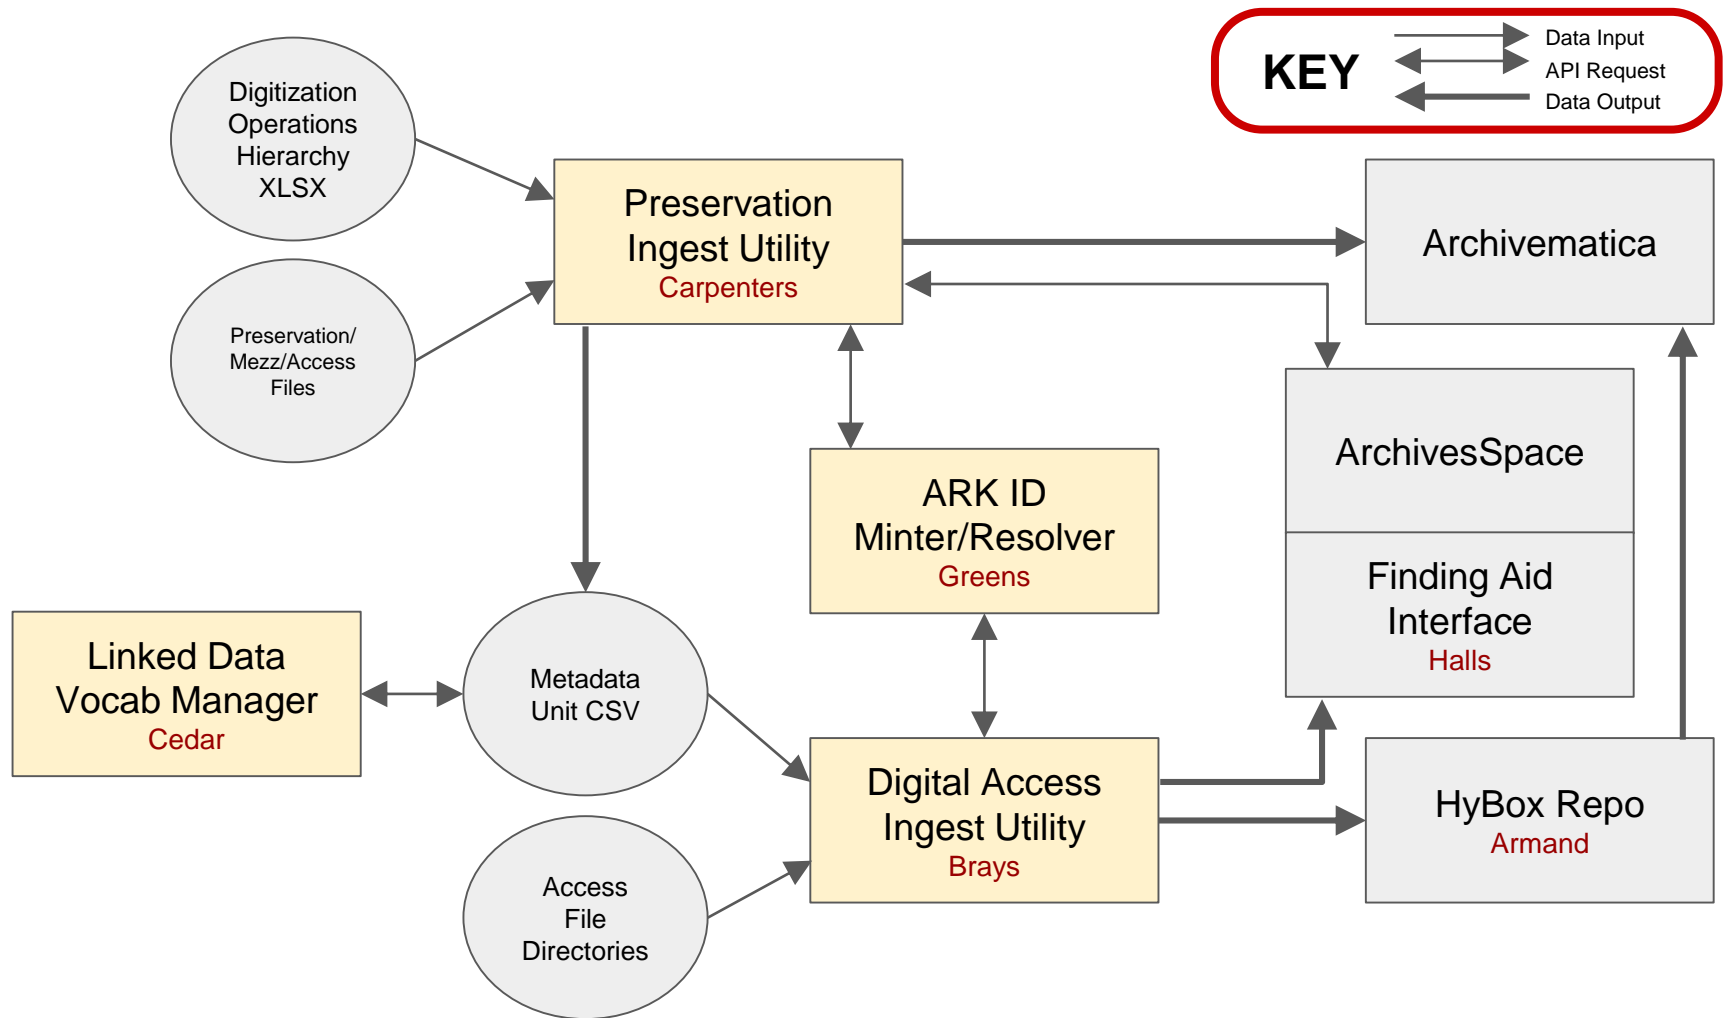

Digital Access and Preservation Ecosystem