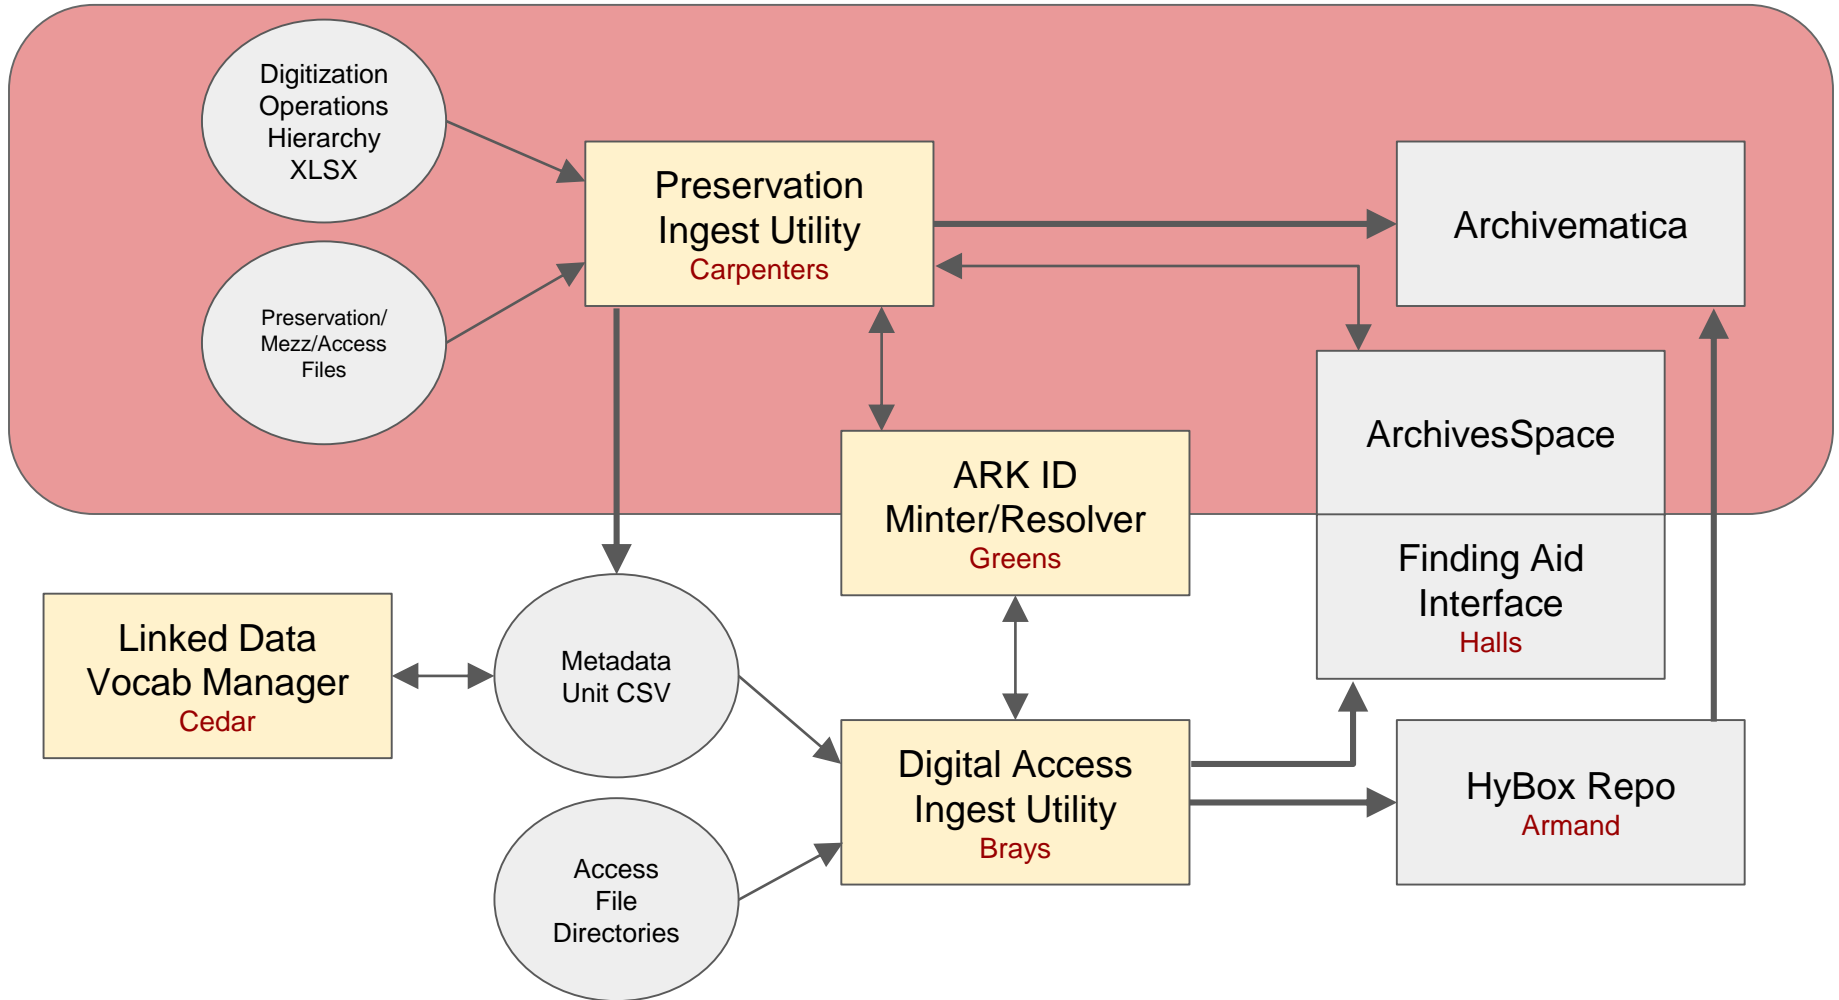

# Bayou City DAMS (BCDAMS)

- Brays: Digital Access Ingest Utility
- Carpenters: Preservation Ingest Utility
- Greens: ARK ID Minter/Resolver
- Cedar: Linked Data Vocabulary Manager

**archivematica**<sup>®</sup>

UNIVERSITY of **HOUSTON** | LIBRARIES

# Digital Access and Preservation Ecosystem

# Preservation Workflow