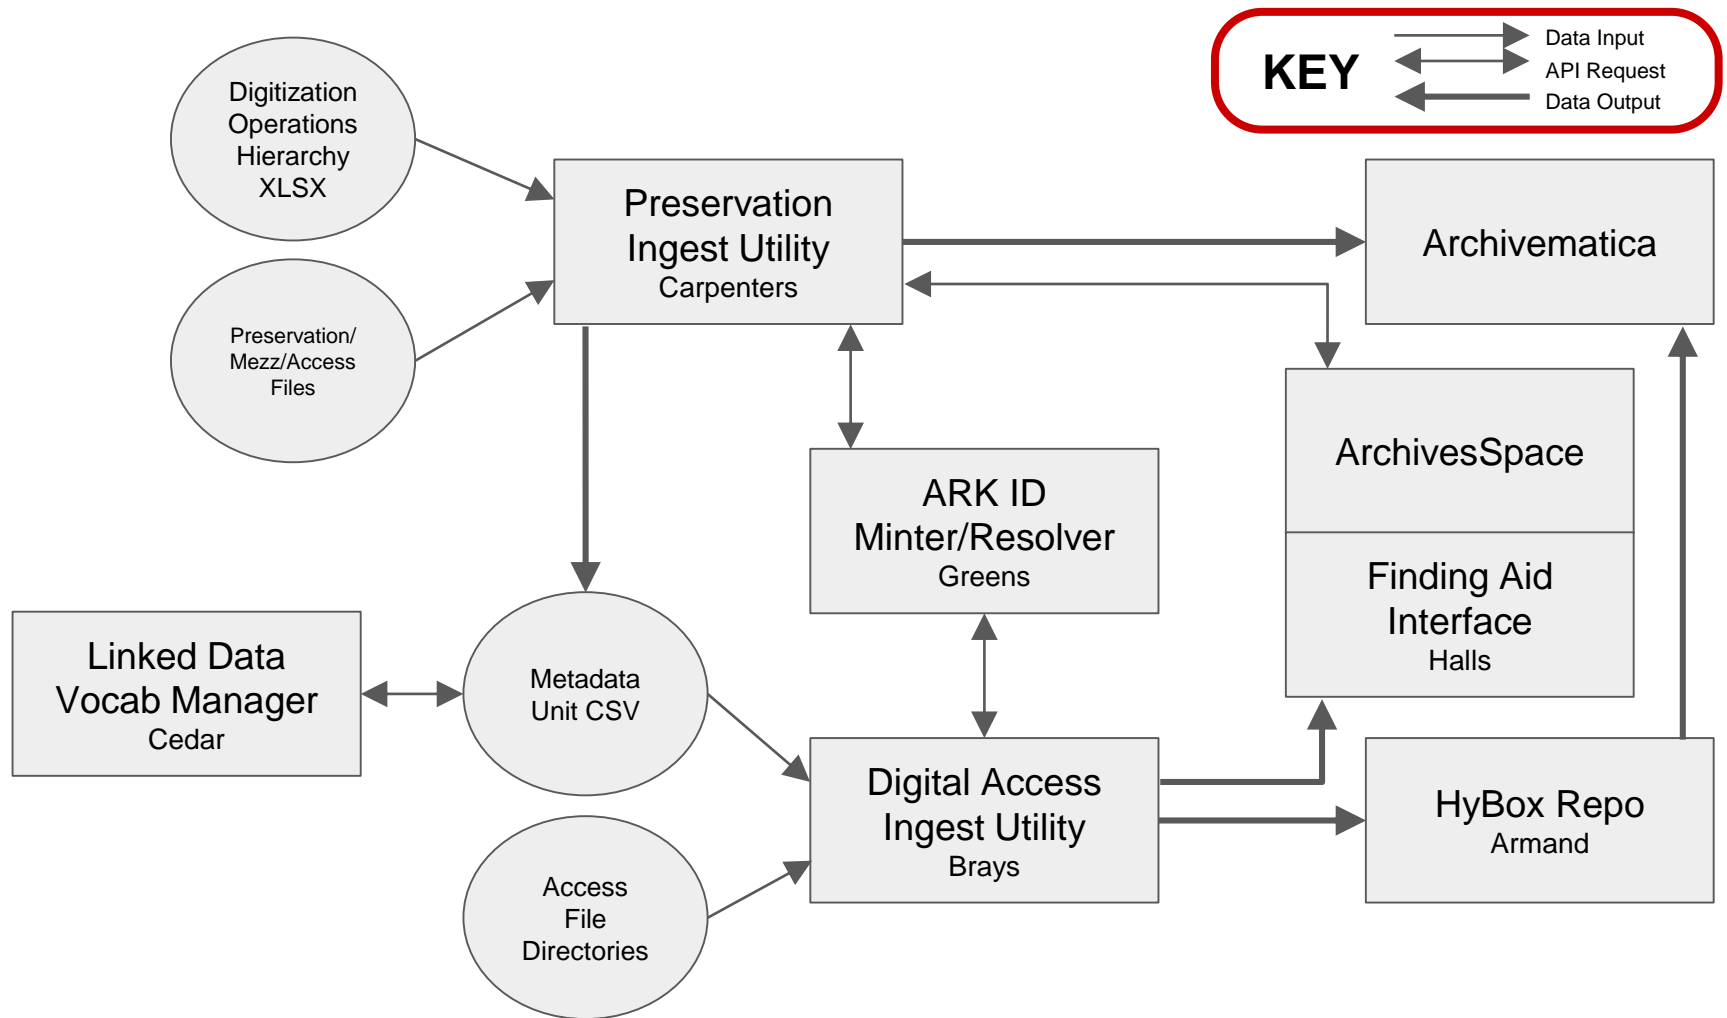

Digital Access and Preservation Ecosystem